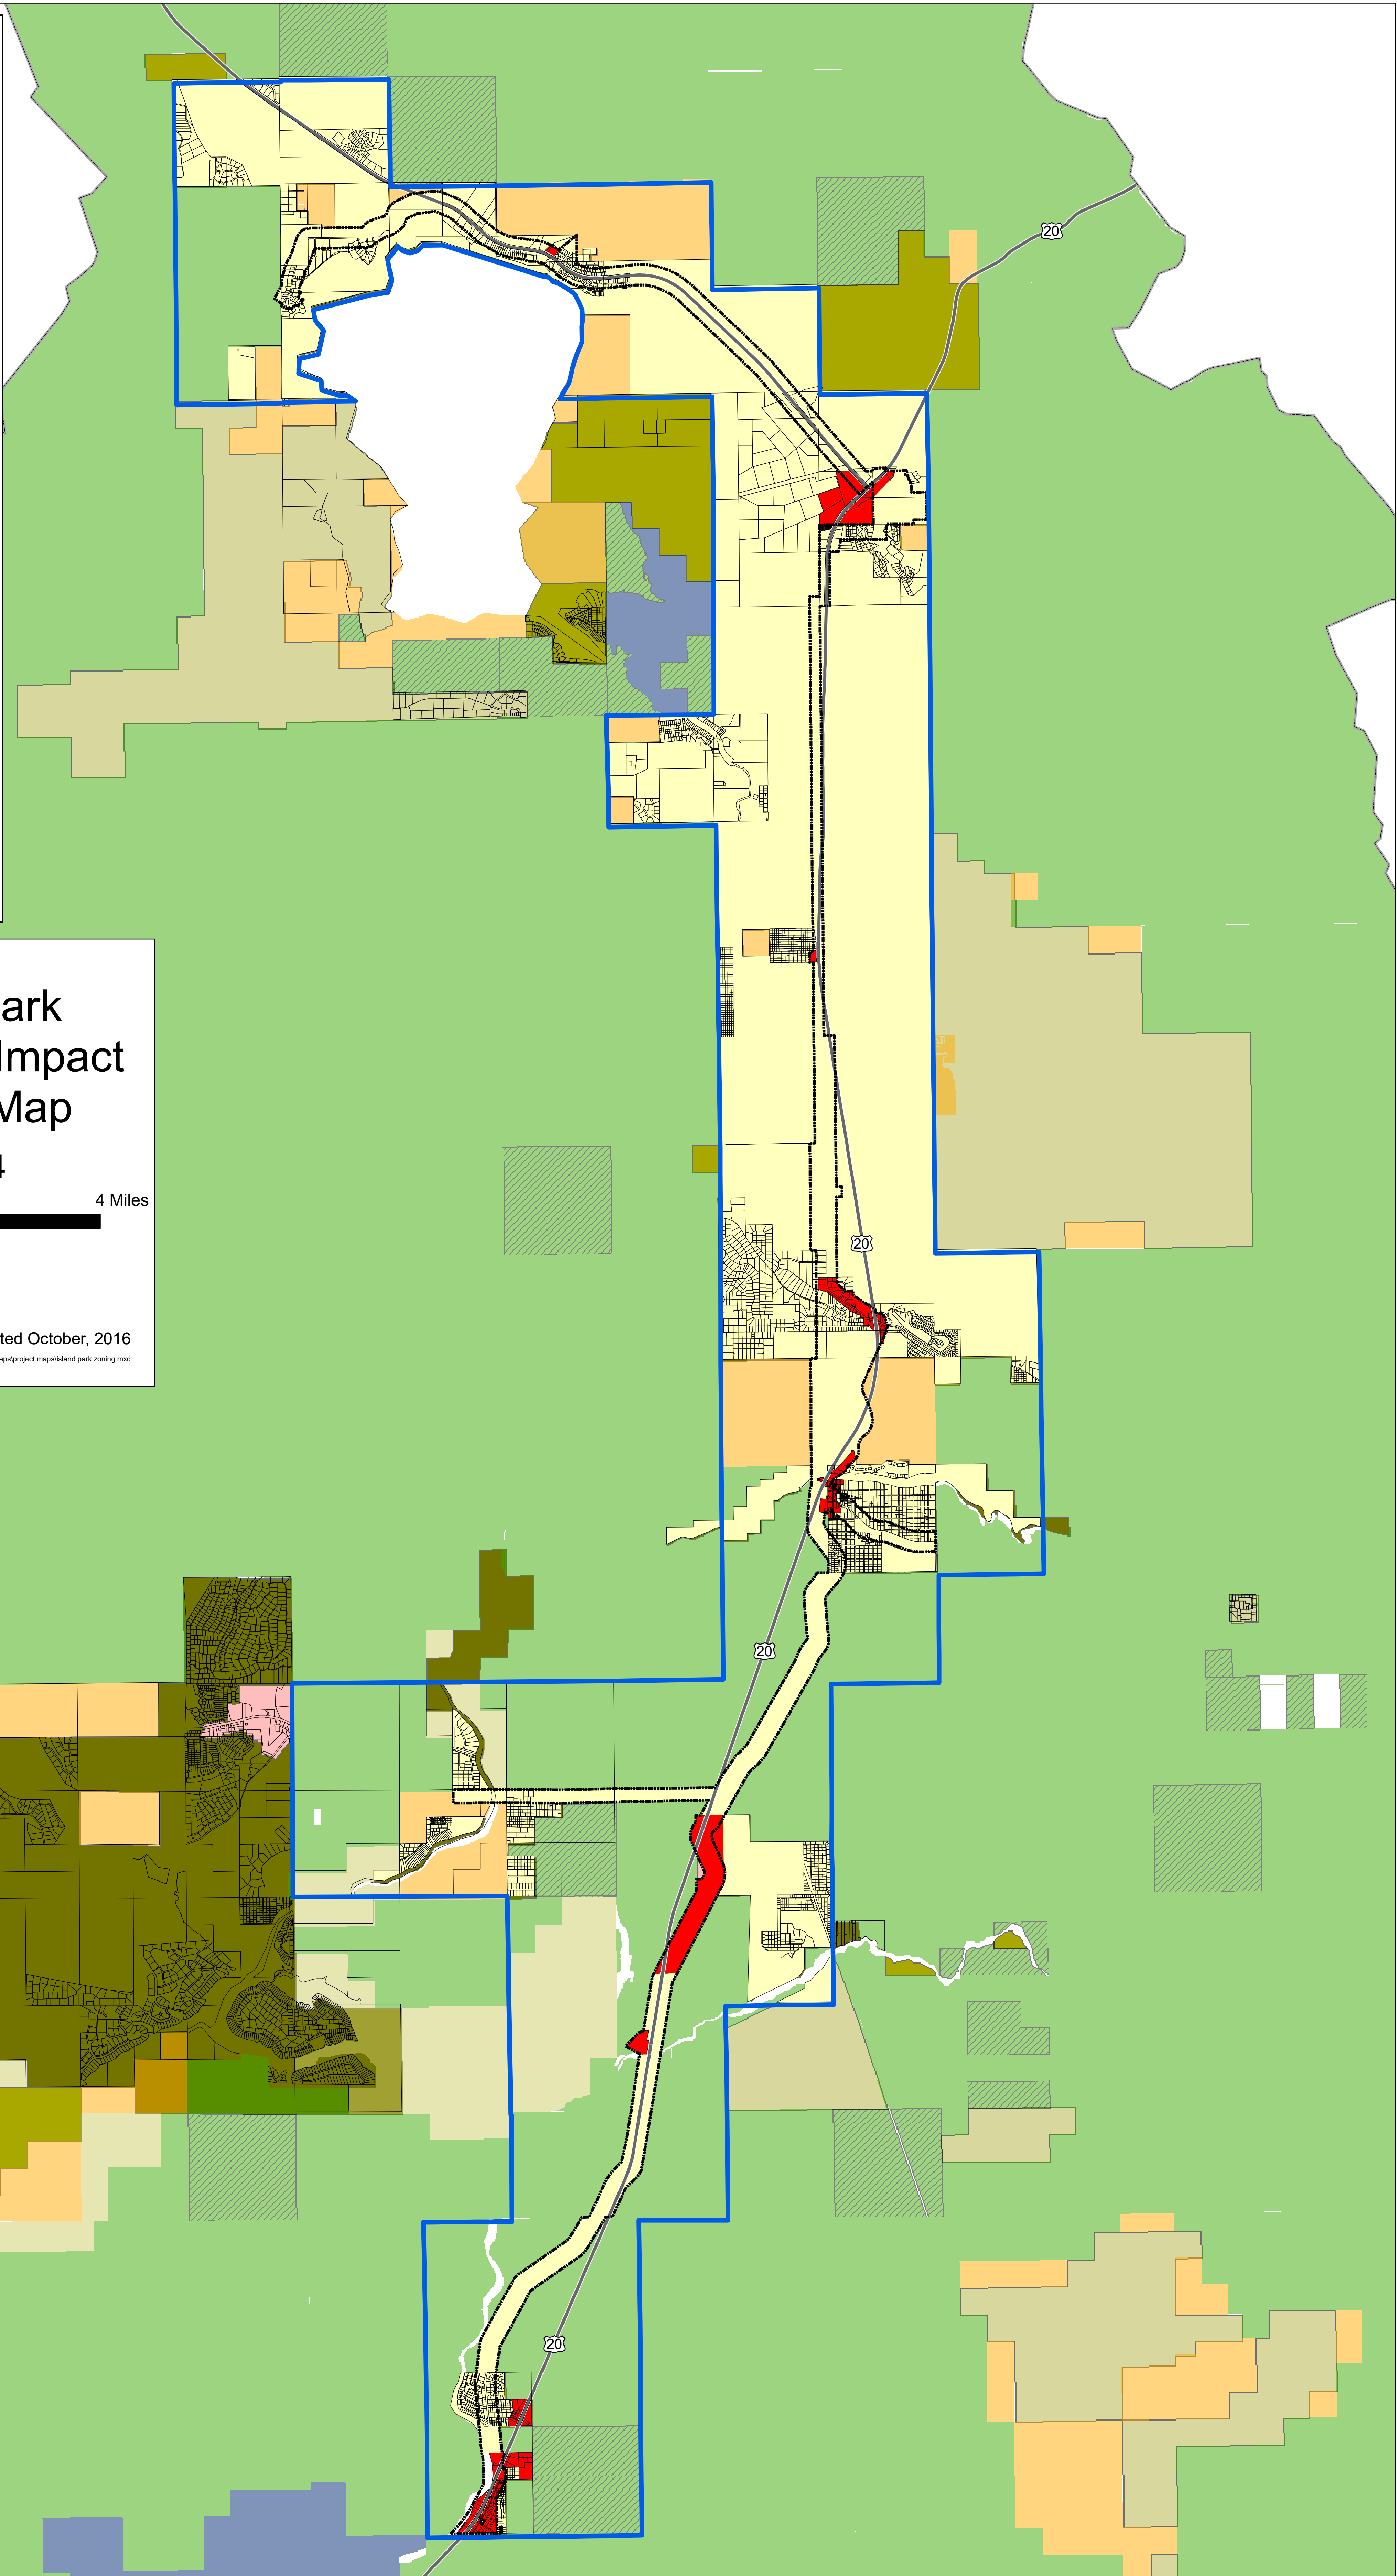

Legend

- City Impact Areas
- City Limits
- Parcels
- Highway
- **Island Park Zoning**
- Residential
- Commercial
- **Public Lands**
- USFS
- BLM
- BOR
- Idaho Dept. of Lands
- Idaho State Park
- Idaho Dept. Fish and Game
- **County Zoning**
- Rural Base
- Rural Conservation
- Rural Living
- Commercial Limited Office

**City of Island Park
2004 Area of City Impact
Official Zoning Map**

Ordinance 61-04

map created October, 2016